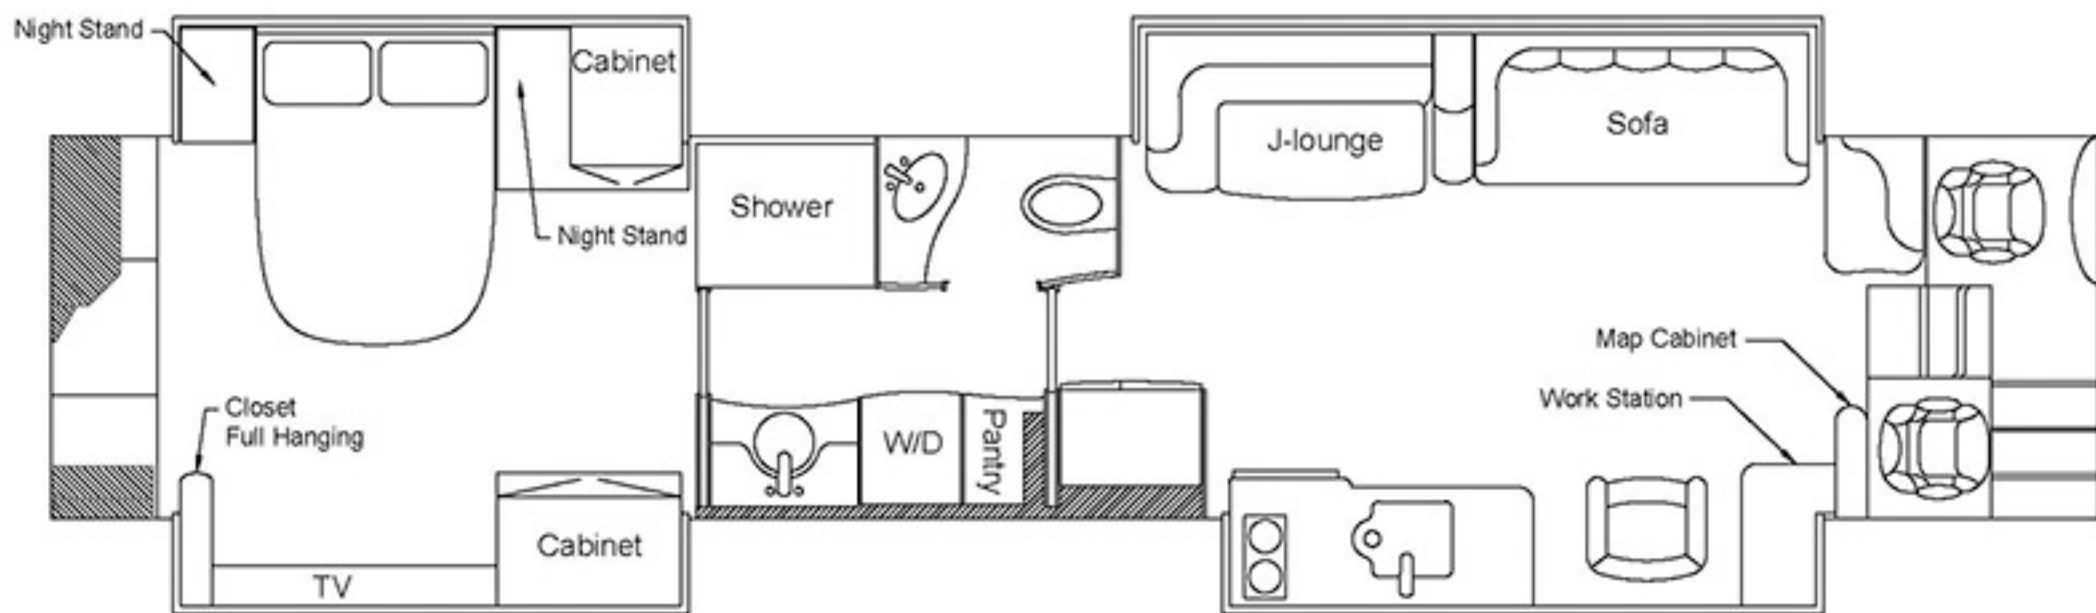

FLOORPLAN OPTION: *QUAD Superlide w/ J-Lounge*

1601 Dolgner Place Sanford, Fl. 32771

Phone: 407.328.0190

Toll Free: 877.322.0190