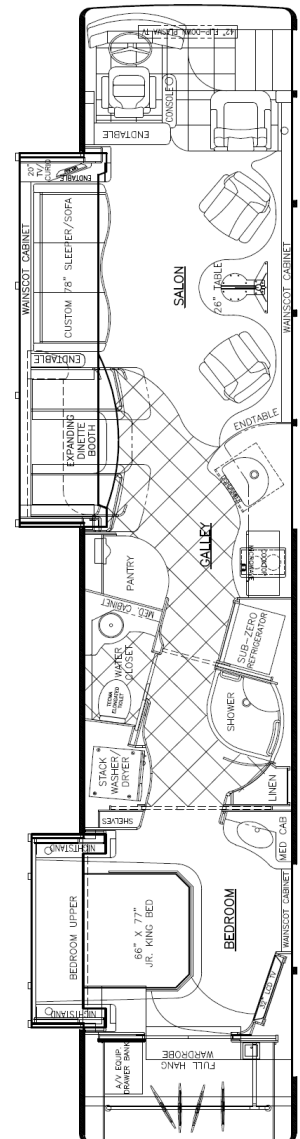

MARATHON COACH

PRE-OWNED INVOICE

1038 XLV2S
CONSIGNMENT

VIN # 2PCW3349061028874

YEAR: 2007

Shell Specs

Converter: MARATHON COACH
Shell Type: PREVOST XLII DOUBLE SLIDE
Motor: DETROIT DIESEL SERIES 60
Transmission: ALLISON SIX SPEED
Mileage: LOW. CALL FOR CURRENT MILEAGE
Jacobs Brake / Retarder: JACOBS BRAKE
O. T. R./ Drivers A C: DRIVERS A/C
Tires: MICHELINS
Exterior Colors: LAVENDER & FROST

Equipment Listing

Interior

GRANITE TILE ENTRY STEPS
 LEATHER PILOT & CO-PILOT CHAIRS
 FLIP DOWN COCKPIT TV
 CARPET IN SALON
 TWO LEATHER RECLINERS
 FABRIC SLEEPER SOFA
 GRANITE FLOORING IN GALLEY
 EXPANDABLE BOOTH DINETTE
 ELECTRIC COOK TOP
 MICROWAVE/CONVECTION OVEN
 SUB ZERO REFRIGERATOR
 DISHWASHER DRAWER
 STACKED WASHER & DRYER
 ONE FULL BATHROOM MID COACH
 CARPET IN BEDROOM
 REAR WALK IN WARDROBE
 TV'S IN BEDROOM AND SALON
 CRESTRON AUDIO VIDEO CONTROL
 LIGHTED WINDOW STYLES

Exterior

CUSTOM PAINT SCHEME
 FOUR AIR CONDITIONERS
 RAMCO SIDE VIEW MIRRORS
 STAINLESS RUB RAILS
 ADDITIONAL PATIO LIGHTS
 TOW PACKAGE
 IN MOTION SATELLITE
 GIRARD AWNING

Underbelly

CARGO ROLL OUT
 KOHLER 20KW GENERATOR
 TV ENTERTAINMENT CENTER
 PLUMBING BAY
 FREEDOM PLUS SEWER SYSTEM
 TECKLINK ELECTRICAL CONTROLS

Tank Capacities

FUEL CAPACITY	208 GALLONS	FRESH TANK CAPACITY	161 GALLONS
LP GAS CAPACITY		GREY TANK CAPACITY	88 GALLONS
		BLACK TANK CAPACITY	61 GALLONS

All Prices And Options Are Subject To Change Without Notice.
 Although We Try To Provide Accurate Information, It Is Not Guaranteed. Equipment Important To The Customer Should Be Personally Verified.